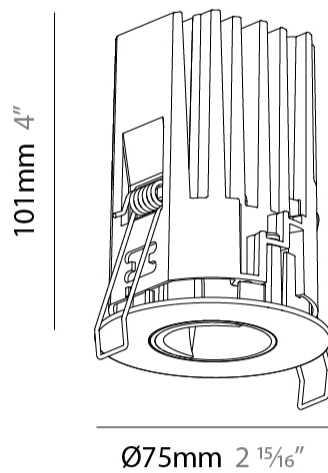

GENERAL

Series: Oiko Pro Round
Subseries: Oiko Pro Wallwash
Partner: Prolicht
Division: Architectural
Installation: Recessed
Product Type: Wallwash
Mounting Location: Ceiling
Light Distribution: Wallwash

PHYSICAL

Aperture Sizes - Downlights: 1"
Shape: Round
Diameter (mm): 75
Diameter (in): 2 15/16
Height (mm): 101
Height (in): 4
Ceiling Thickness (mm): 1 - 25
Ceiling Thickness (in): 1/16 - 1 3/16
Min. Recessing Depth (mm): 105
Min. Recessing Depth (in): 4 1/8
Fixture Finish: SSR / BKV / CWI / CRY / HAB / UFT / ITA / RUA / FTG / MYG / LOD / PUS / FRO / FUP / KIA / POP / BLS / SPG / MEY / GOH / CHC / COM / ABZ / JAG / OBR / MOS / ROR
Fixture Material: Aluminum Die Cast
Cut-out Measurements: D. - 68mm / 2 11/16"

ELECTRICAL

Lamp Type: LED (Zhaga Standard)
Input Wattage (W): 23.6
Total Output Wattage (W): 21.5
Dimming: Non-Dimming / 0-10V Dimming / Phase Dimming / DALI Dimming / MATTER Dimming
Driver Included: No
Driver Location: Recessed Housing
Driver Type: Constant Current - Universal
Driver Class: Class 2
Input Voltage (V): 120 - 277
Constant Current (MA): 500

LED

Number of LEDs: 1
Color Temperature (°K): 2700 / 3000 / 3500 / 4000
Max. Delivered Lumen (lm): 1945 / 2014 / 2108 / 2128
Nominal Lumen (lm): 2341 / 2424 / 2537 / 2561
CRI: >90 CRI
Lamp Life (hrs): 50000

OPTICAL

RATINGS AND CERTIFICATIONS

Certified By: Certified for North American Standards
IP rating: IP20