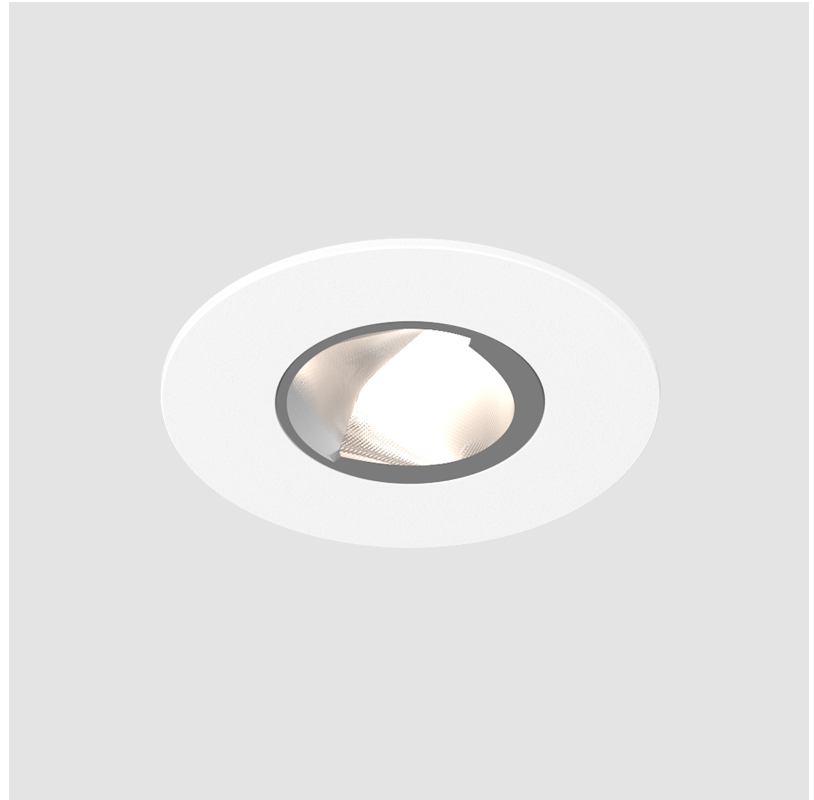

GENERAL

Series: Oiko Pro Round
Subseries: Oiko Pro Wallwash
Partner: Prolicht
Division: Architectural
Installation: Recessed
Product Type: Wallwash
Mounting Location: Ceiling
Light Distribution: Wallwash

PHYSICAL

Aperture Sizes - Downlights: 1"
Shape: Round
Diameter (mm): 75
Diameter (in): 2 15/16
Height (mm): 101
Height (in): 4
Ceiling Thickness (mm): 1 - 25
Ceiling Thickness (in): 1/16 - 1 3/16
Min. Recessing Depth (mm): 105
Min. Recessing Depth (in): 4 1/8
Fixture Finish: SSR / BKV / CWI / CRY / HAB / UFT / ITA / RUA / FTG / MYG / LOD / PUS / FRO / FUP / KIA / POP / BLS / SPG / MEY / GOH / CHC / COM / ABZ / JAG / OBR / MOS / ROR
Fixture Material: Aluminum Die Cast
Cut-out Measurements: D. - 68mm / 2 11/16"

ELECTRICAL

Lamp Type: LED (Zhaga Standard)
Input Wattage (W): 23.6
Total Output Wattage (W): 21.5
Dimming: Non-Dimming / 0-10V Dimming / Phase Dimming / DALI Dimming / MATTER Dimming
Driver Included: No
Driver Location: Recessed Housing
Driver Type: Constant Current - Universal
Driver Class: Class 2
Input Voltage (V): 120 - 277
Constant Current (MA): 500

LED

Number of LEDs: 1
Color Temperature (°K): 2700 / 3000 / 3500 / 4000
Max. Delivered Lumen (lm): 1945 / 2014 / 2108 / 2128
Nominal Lumen (lm): 2341 / 2424 / 2537 / 2561
CRI: >90 CRI
Lamp Life (hrs): 50000

OPTICAL

RATINGS AND CERTIFICATIONS

Certified By: Certified for North American Standards
IP rating: IP20